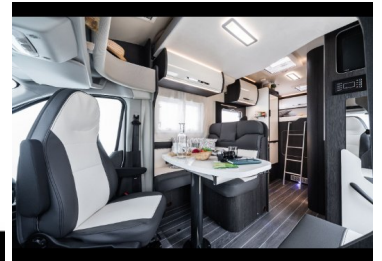

**SOLENTMOTORHOMES**

2021 Roller Team Zefiro 665

£52,205

**Engine:** Diesel  
**Gearbox:** Automatic  
**Capacity:** 1995cc  
**Mileage:** 0

**Solent Motorhomes**  
5 Upton Road  
Poole  
Dorset, BH17 7AA

Due in stock 2021. The brand new Zefiro 665 debuts for the 2021 season. Based on the Ford Transit 130bhp chassis (engine upgrades to 170bhp are available), the Zefiro 665 at just 6.41m is perfect for those needing a compact motorhome but wanting space and comfort for 4 combined with a large garage. Clever design features mean the 665 sleeps 4 in comfort via the electric elevating double bed in the cabin and the rear double bed over the garage (flex bed option available). The dinette has 2 travelling seat belts and the well equipped kitchen features a large fridge/freezer, Gas oven/grill and 3 burner gas hob as standard. The bathroom provides a cassette type WC and shower plus wash basin. A talking point will be the size of the garage - exceptional in a motorhome of this size - large enough to fit ebikes or a light motorcycle! Specified with the optional driver's pack providing cab A/C, cruise control, Bluetooth Connectivity and Habitation Carpets, the 665 also has a Fiamma 4 bike rack ...