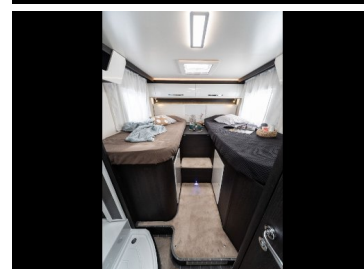

SOLENTMOTORHOMES

2021 Roller Team Zefiro 685 130bhp Automatic

£53,090

Engine: Diesel
Gearbox: Automatic
Capacity: 1995cc
Mileage: 0

Solent Motorhomes
5 Upton Road
Poole
Dorset, BH17 7AA

Due in stock February - Updated for 2021, the 685 affords the luxury of 2 single beds at the rear. Below the singles is masses of storage, also accessible from large external garage doors. Featuring a low profile body shell and an electric drop-down double bed above the lounge, this flexible and spacious layout delivers 4 belted seats and 4 berths, catering for both families and couples who like entertaining guests. A separate shower cubicle with toilet and basin opposite are towards the bedroom area which leads into a fully-equipped L-shaped kitchen. Backing onto the kitchen, comfort is assured with an L-shaped dinette and seat belts fitted for 3. Based on the Ford Transit chassis, 130bhp with the option of 170bhp upgrade available. Specified with the optional driver's pack providing cab A/C, cruise control, Bluetooth Connectivity and Habitation Carpets, the 685 also has a Fiamma 4 bike rack and 100W solar panel included. L 7.45m W 2.35m H 2.95m 3,500kg, 4 Belts, 4 Berths.