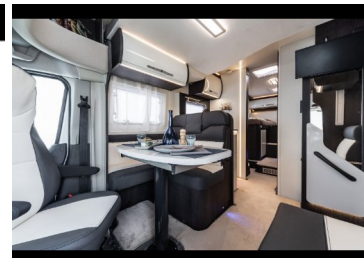

SOLENTMOTORHOMES

2021 Roller Team Zefiro 685 130bhp Automatic

£53,090

Engine: Diesel
Gearbox: Automatic
Capacity: 1995cc
Mileage: 0

Solent Motorhomes
5 Upton Road
Poole
Dorset, BH17 7AA

Due in stock February - Updated for 2021, the 685 affords the luxury of 2 single beds at the rear. Below the singles is masses of storage, also accessible from large external garage doors. Featuring a low profile body shell and an electric drop-down double bed above the lounge, this flexible and spacious layout delivers 4 belted seats and 4 berths, catering for both families and couples who like entertaining guests. A separate shower cubicle with toilet and basin opposite are towards the bedroom area which leads into a fully-equipped L-shaped kitchen. Backing onto the kitchen, comfort is assured with an L-shaped dinette and seat belts fitted for 3. Based on the Ford Transit chassis, 130bhp with the option of 170bhp upgrade available. Specified with the optional driver's pack providing cab A/C, cruise control, Bluetooth Connectivity and Habitation Carpets, the 685 also has a Fiamma 4 bike rack and 100W solar panel included. L 7.45m W 2.35m H 2.95m 3,500kg, 4 Belts, 4 Berths.