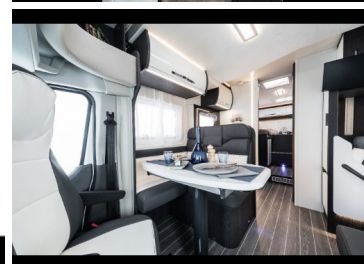

SOLENTMOTORHOMES

2021 Roller Team Zefiro 685 130bhp Automatic

£53,090

Engine: Diesel
Gearbox: Automatic
Capacity: 1995cc
Mileage: 0

Solent Motorhomes
5 Upton Road
Poole
Dorset, BH17 7AA

Due in stock February - Updated for 2021, the 685 affords the luxury of 2 single beds at the rear. Below the singles is masses of storage, also accessible from large external garage doors. Featuring a low profile body shell and an electric drop-down double bed above the lounge, this flexible and spacious layout delivers 4 belted seats and 4 berths, catering for both families and couples who like entertaining guests. A separate shower cubicle with toilet and basin opposite are towards the bedroom area which leads into a fully-equipped L-shaped kitchen. Backing onto the kitchen, comfort is assured with an L-shaped dinette and seat belts fitted for 3. Based on the Ford Transit chassis, 130bhp with the option of 170bhp upgrade available. Specified with the optional driver's pack providing cab A/C, cruise control, Bluetooth Connectivity and Habitation Carpets, the 685 also has a Fiamma 4 bike rack and 100W solar panel included. L 7.45m W 2.35m H 2.95m 3,500kg, 4 Belts, 4 Berths.