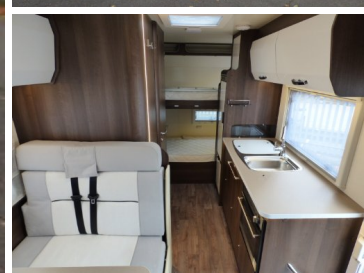

SOLENTMOTORHOMES

2018(68) Roller Team Zefiro 675 ZEFIRO 675

£43,995

Engine: Diesel
Gearbox: Manual
Capacity: 1995cc
Mileage: 5,974
Length: 6870mm
Width: 2310mm
Laden Weight: 3500kg

Solent Motorhomes
 5 Upton Road
 Poole
 Dorset, BH17 7AA

AIR CONDITIONING
 BLUETOOTH
 SATELLITE NAVIGATION
 BUNK BEDS
 SHOWER
 WARDROBE
 DOUBLE BED
 CASSETTE TOILET
 3-BURNER HOB
 FRIDGE FREEZER
 OVEN
 GRILL
 ABS
 TWIN AIR BAGS
 ALARM

One of the most popular motorhomes in the Roller Team range, the Zefiro 675 is a great family vehicle - the flexibility for 6 people to travel and sleep with a very large double bed over the cab, a dinette for 6 that converts to another double bed and 2 large single bunk beds at the rear - the lower one is hinged to fold out of the way providing a large garage space. The side kitchen has a 3 burner hob, gas oven/grill and a fridge/freezer. The bathroom opposite has a shower, wash hand basin and cassette type WC. Other features include a Fiamma F45S wind out awning, Fiamma 4 bike rack, solar panel, colour reversing camera, Pioneer sat nav and an alarm.